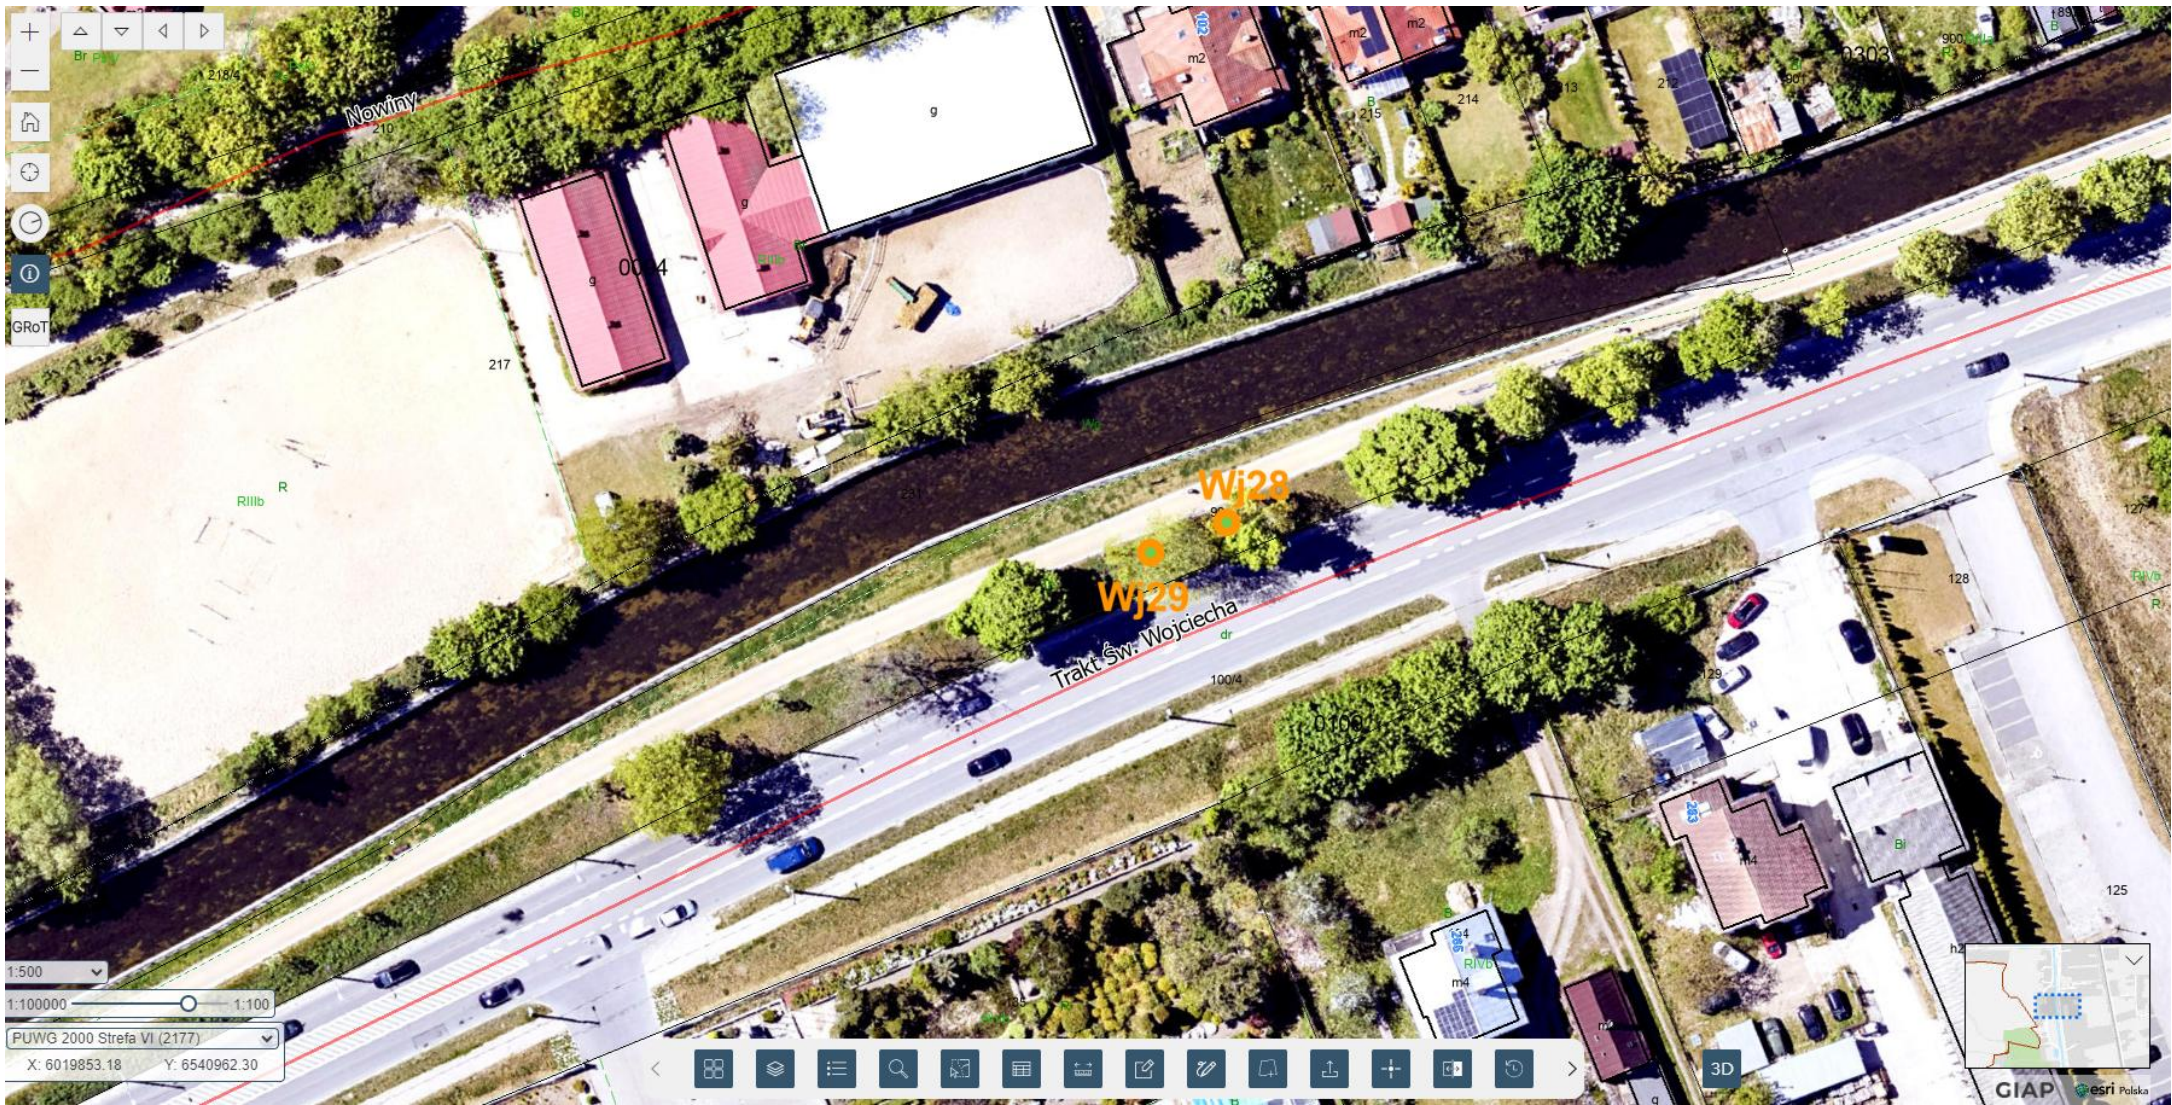

Navigation and tool icons including a scale bar, a 'GRoT' button, and other standard GIS interface symbols.

1:500
1:1000000 1:100
PUWG 2000 Strefa VI (2177)
X: 6021903.36 Y: 6541083.77

GIS toolbar containing icons for home, layers, list, search, measure, table, print, edit, share, and other functions.

GIAP esri Polska

Skwer im. prof.
Jerzego Sampa

Raduńska

Szafitowa

Trakt Św. Wojciecha

Trakt Św. Wojciecha

WJ26

WJ27

1:500
1:100000 1:100
PUWG 2000 Strefa VI (2177)
X: 6021632.23 Y: 6540977.22

GIAP esri Polska
Powered by Esri

Park Ferberów