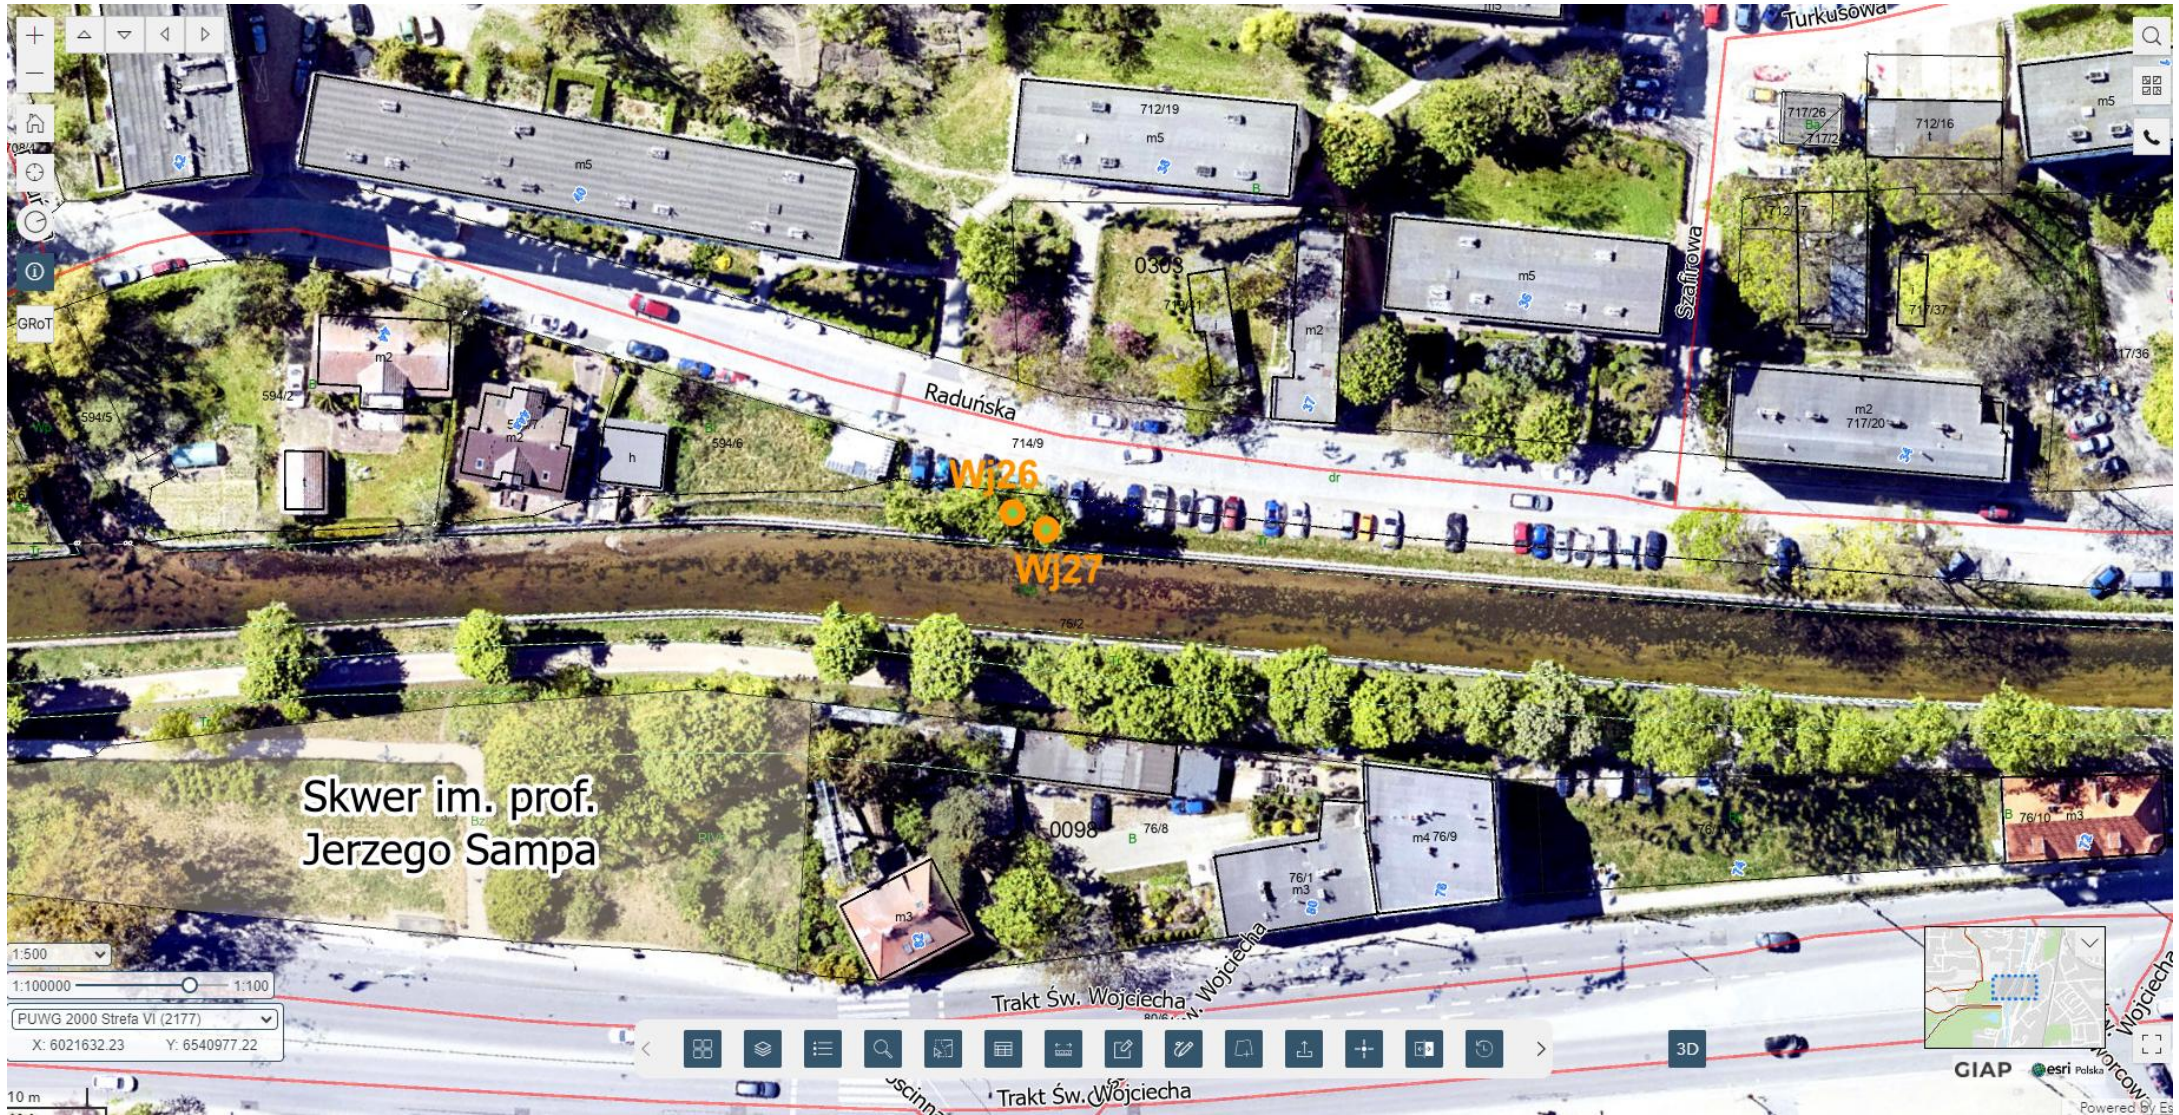

Navigation and tool icons including a scale bar, a 'GRoT' button, and other standard GIS interface symbols.

1:500
1:1000000 1:100
PUWG 2000 Strefa VI (2177)
X: 6021903.36 Y: 6541083.77

GIS toolbar containing icons for home, layers, list, search, measure, table, print, edit, share, and other functions.

GIAP esri Polska

Skwer im. prof.
Jerzego Sampa

Raduńska

Szafitowa

Trakt Św. Wojciecha

Trakt Św. Wojciecha

WJ26

WJ27

1:500
1:100000 1:100
PUWG 2000 Strefa VI (2177)
X: 6021632.23 Y: 6540977.22

GIAP esri Polska
Powered by Esri

Park Ferberów