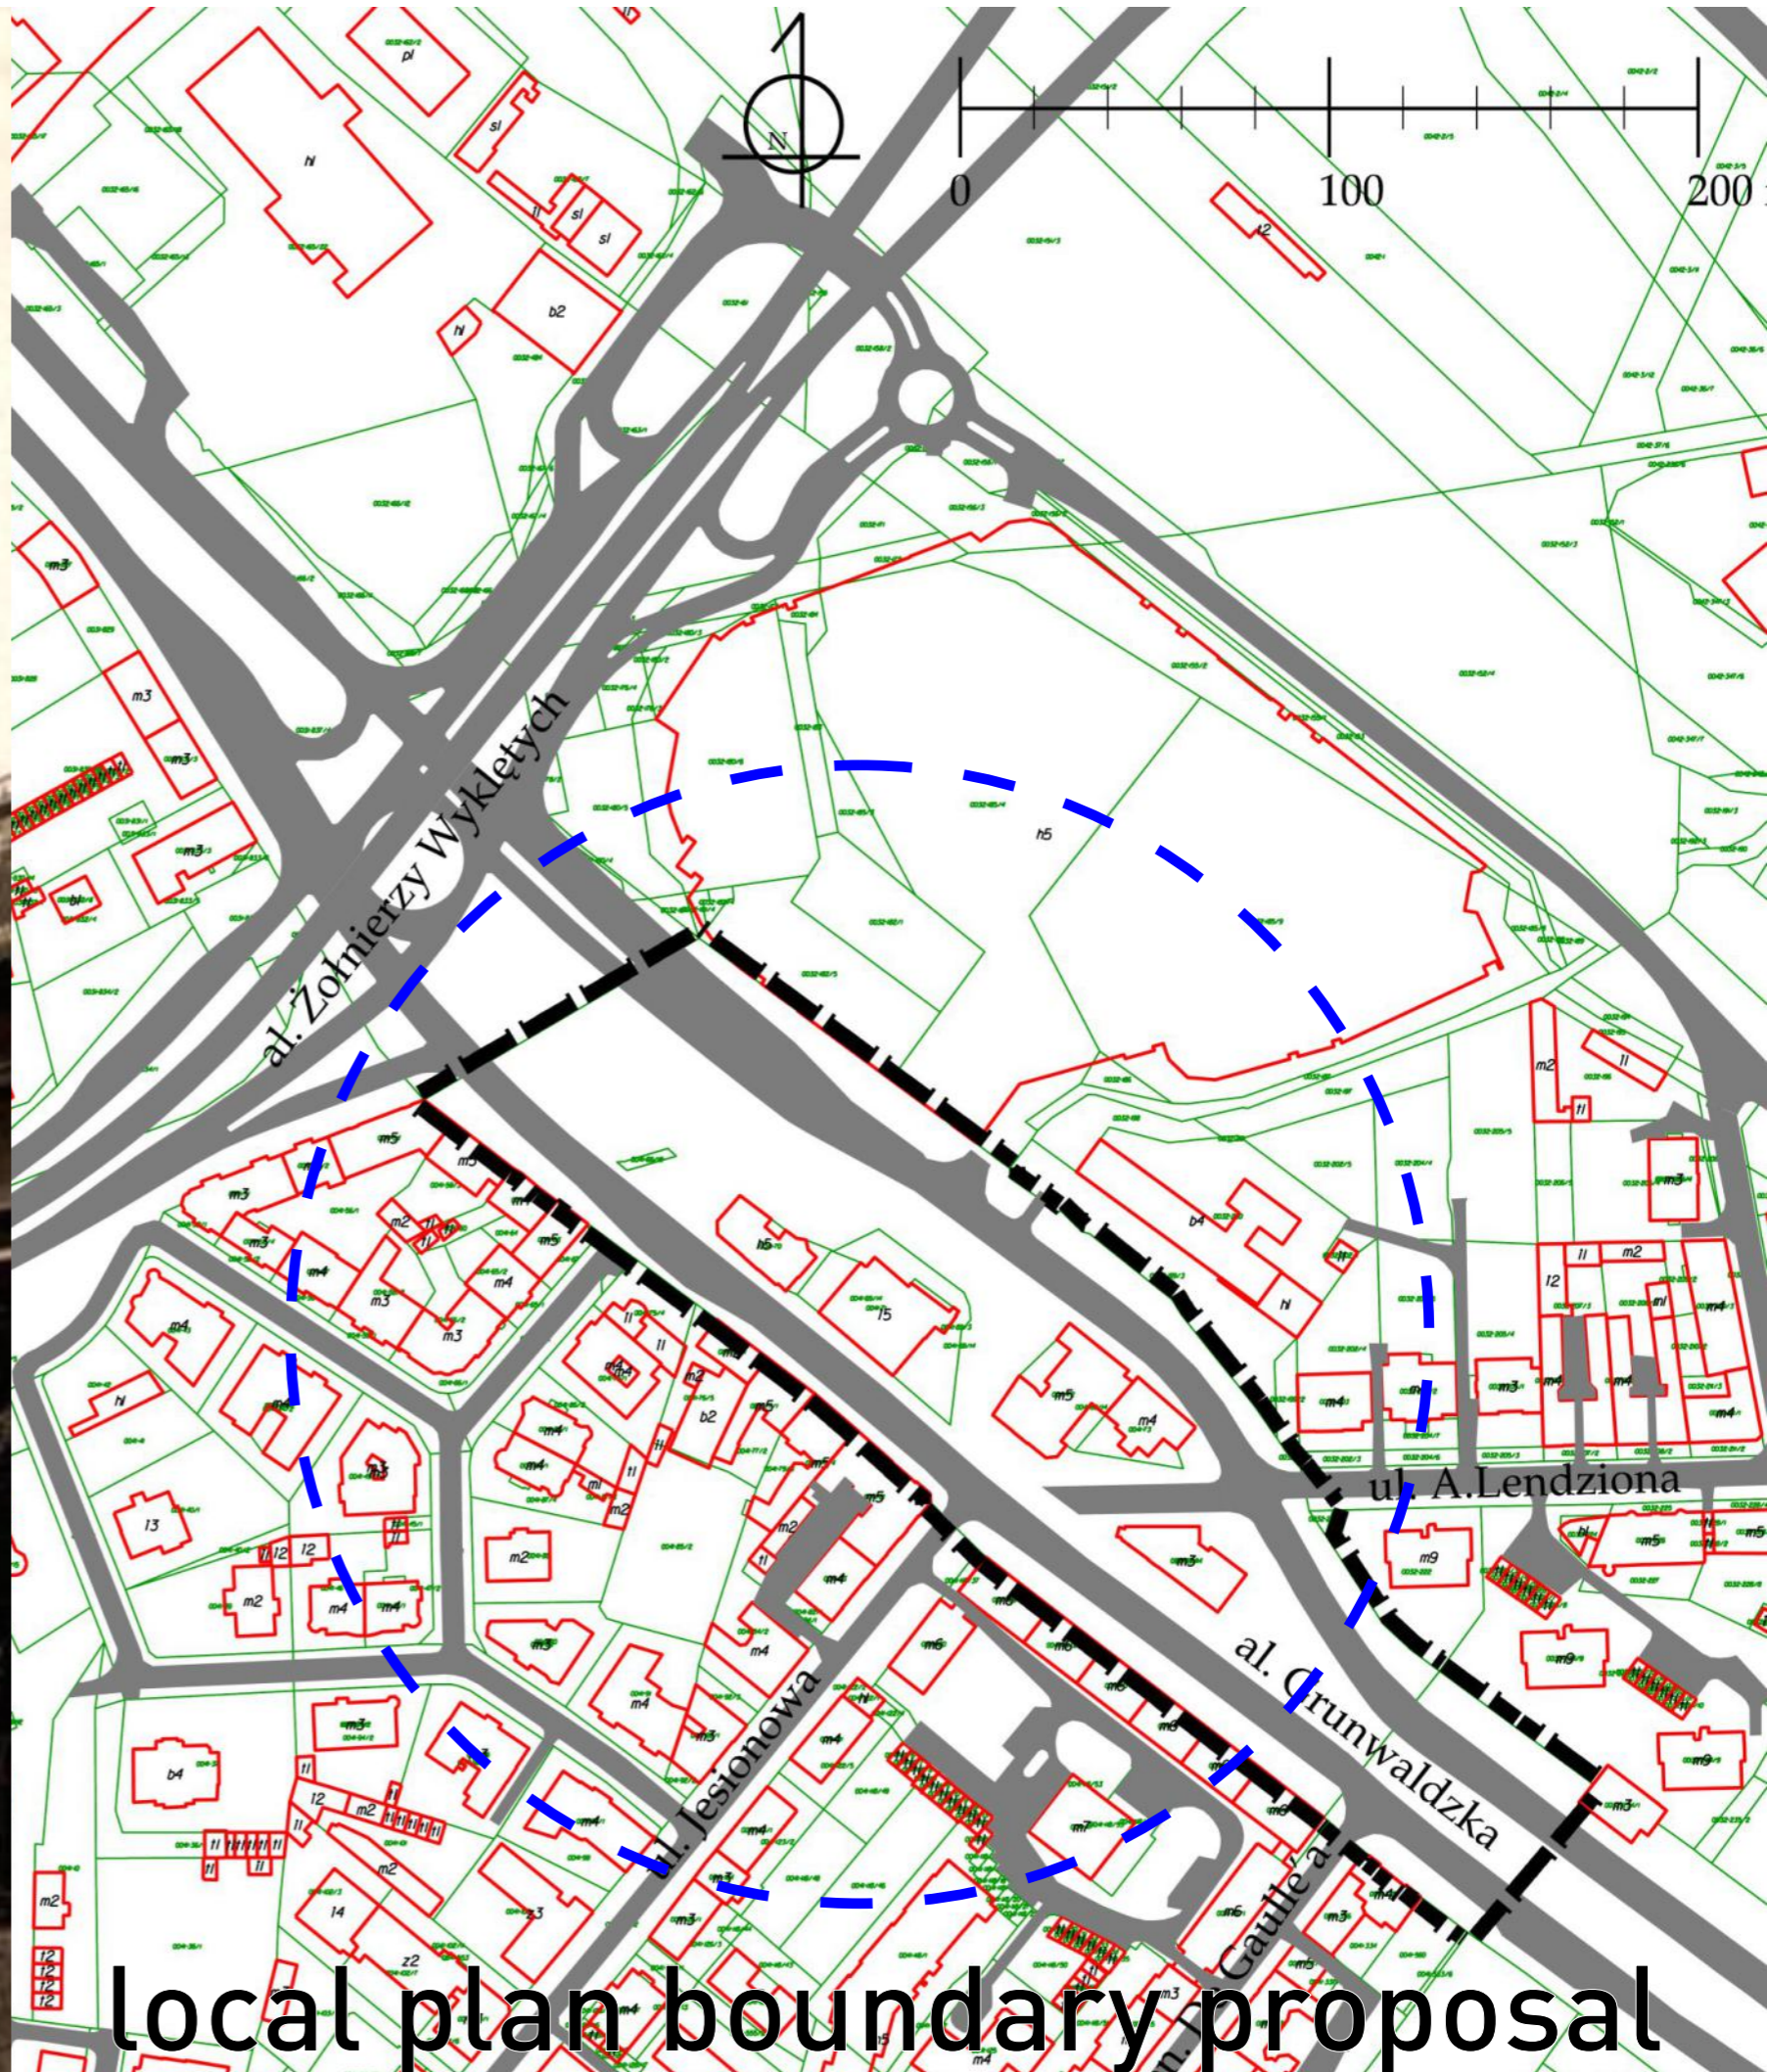

**„Wysepka”
- the „Islet” of Wrzeszcz
case study**

1936

1956

2022

property

1910s

1930s

2020
proposal

2023 GWP workshops

2023 GWP workshops